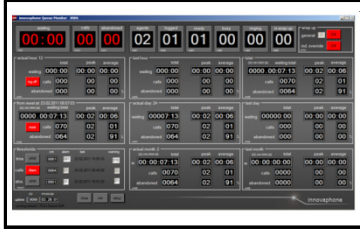

innovaphone – Aplikace

Application Platform

Reporting

SoftwarePhone

Queue-Monitor

CTI

CTI / SIP Federation

innovaphone Voicemail